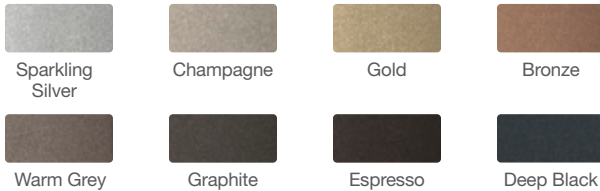

Choose From a Diverse Range of Colors

Beltone Serene hearing aids are available in inclusive colors. Choose a color that matches your sense of style, hair color or skin tone.

RIE Colors

Receiver-in-Ear (RIE)